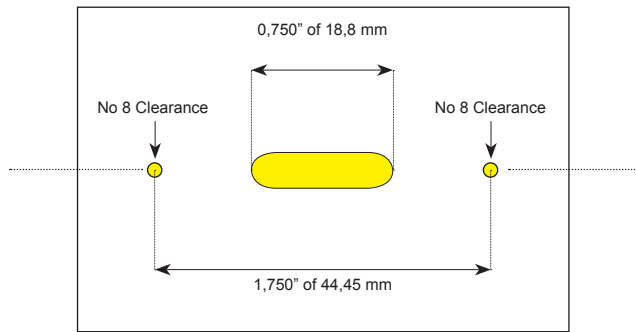

# FULL SCALE TEMPLATE REDDISCH STALL WARNER

(Cut out and use tape to mount in place.)

## Instructions and dimensions

(In Decimal Inches and in mm)